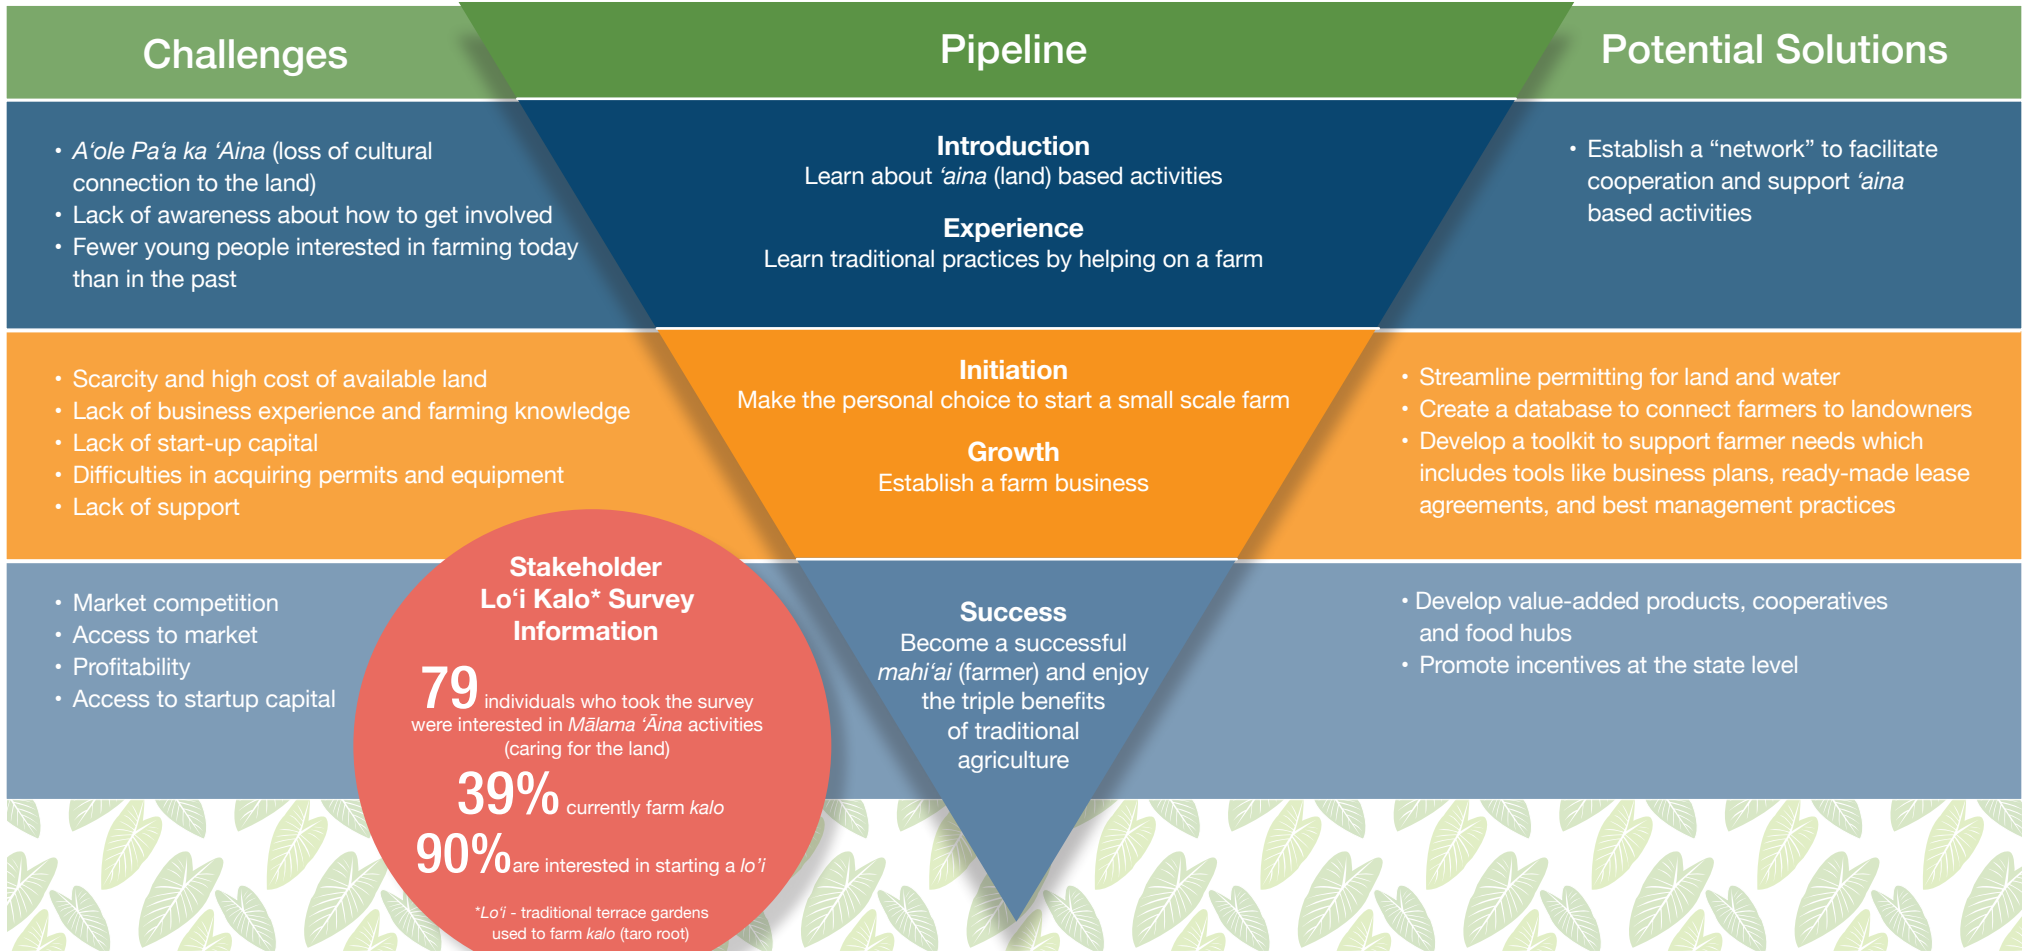

STAKEHOLDER OUTREACH

Understanding Traditional Agriculture Through Stakeholder Outreach

Becoming a Traditional Farmer

CORAL REEF ALLIANCE

The Coral Reef Alliance (CORAL) is an international conservation organization dedicated to uniting communities to save coral reefs.

In Hawai'i, CORAL is working with partners to reduce land-based sources of pollution. One of our priority initiatives is to work with local stakeholders in West Maui to measure the efficacy of *lo'i* - traditional terrace gardens used to farm *kalo* (taro root) - at reducing nutrient and sediment pollution in streams.