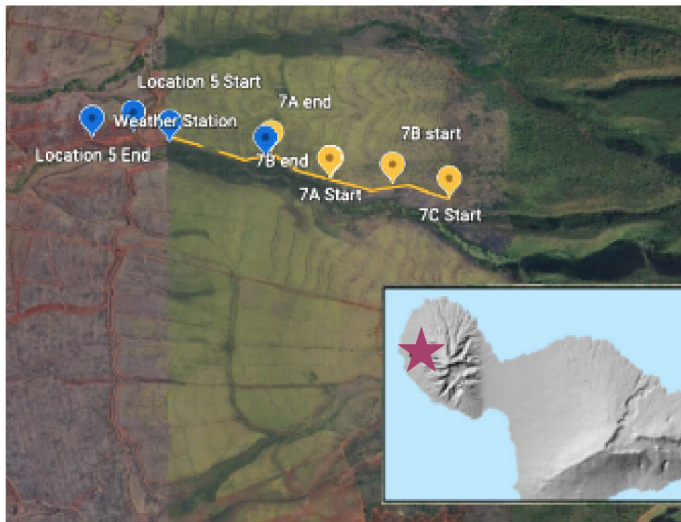

# Maui, Hawai'i Highlights

Restoring Wahikuli Watershed with Native Plants

## Restored 1.7 acres of watershed

- 184** sediment traps installed
- 3,800+** native plants planted  
(including 24 species!)
- 31.9** tons of sediment trapped